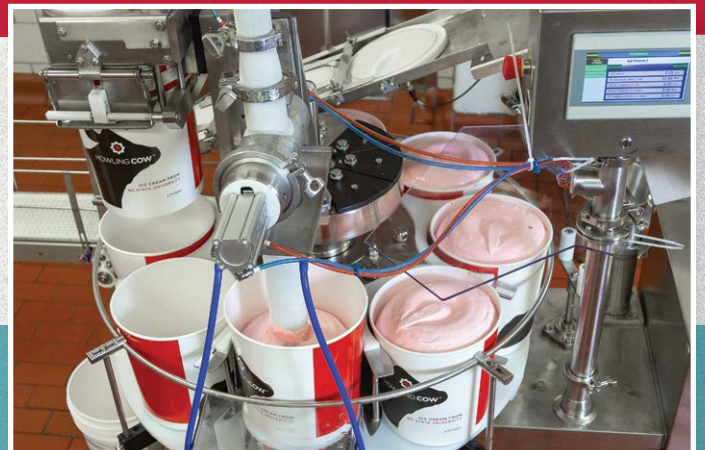

THIS WEEK'S SPECIAL PRODUCTS