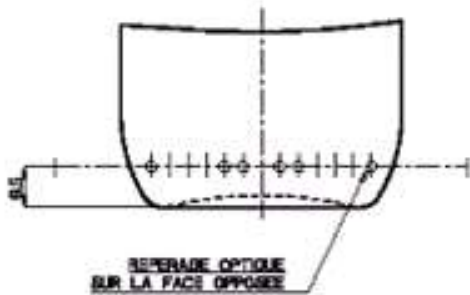

Dairy Packaging